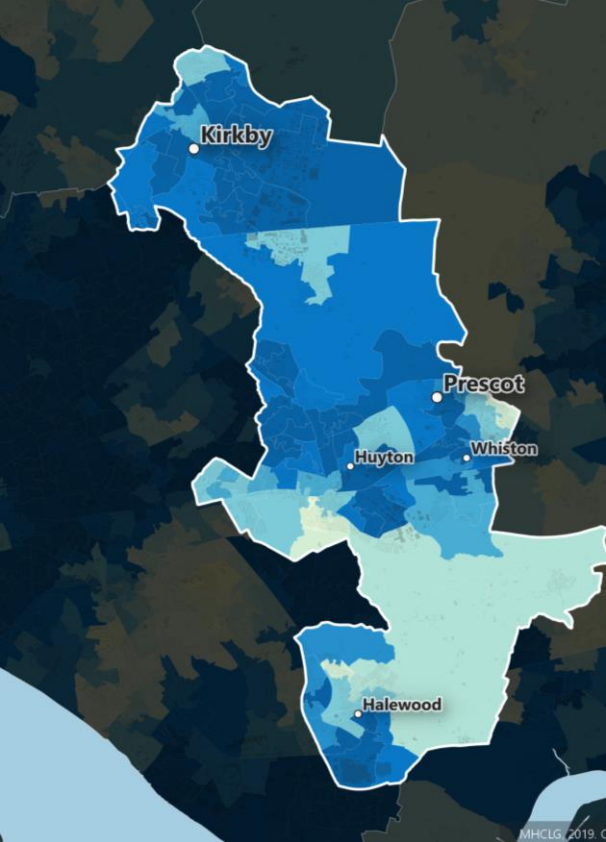

## Kirkby

40,000 people

2 small evangelical  
churches

19 minutes from Central

4 minutes from Fazakerley

Northwood Chapel

Trinity Church Everton

West Vale Chapel